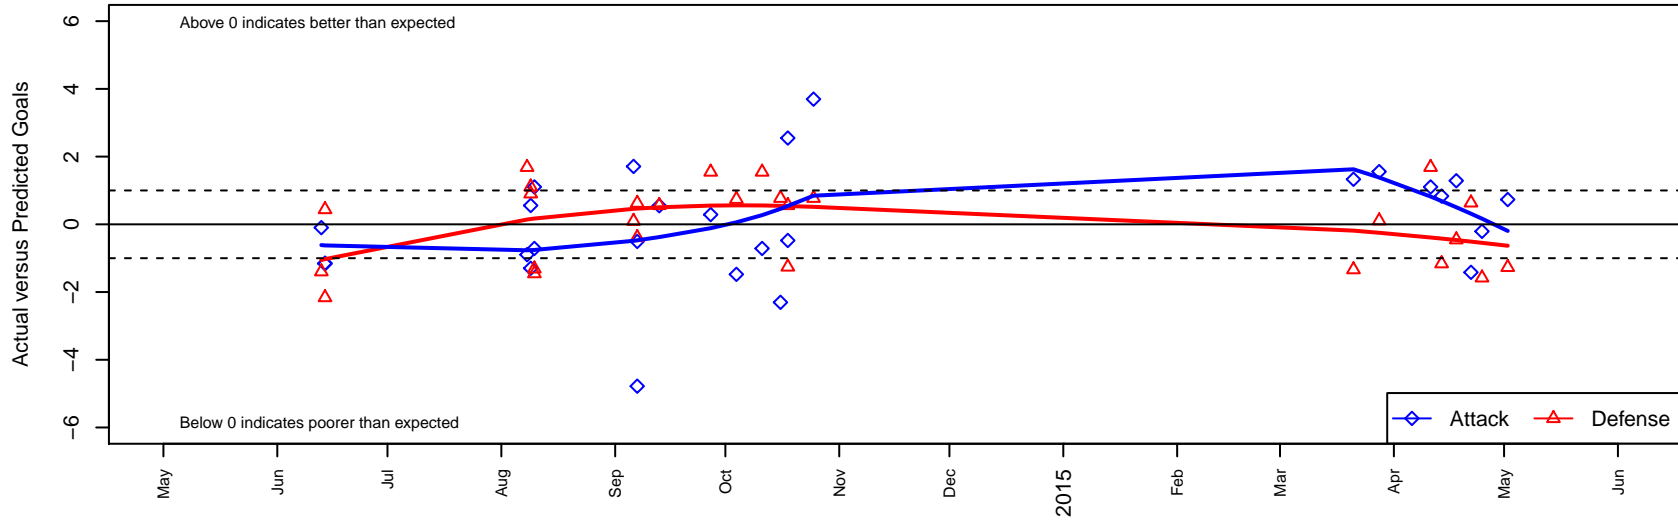

SSC Shadow United Hall G03

Spokane SC Shadow
 Spokane, WA
 G03 total strength=468
 attack=0.47 defense=0.21
 fall league = NWL Group B U11
 spr league = Spr NWL Group A U11

alt names used:
 SHADOW UNITED SHADOW HALL (WA)
 GU11 SSC SHADOW UNITED-HALL
 U-11 go3 Hall
 SSC Shadow - Hall
 SSC SHADOW UNITED-HALL

Venues played:
 2014 Olivia Chaffin GU11
 2014 Les Schwab NW Cup GU11 Gold / Silver
 2014 Pend Oreille Cup GU11 Silver
 2014 NWL Group B U11
 2014 Spr NWL Group A U11

SSC Shadow United Hall G03
 Dots are actual minus expected GF (blue circles) and GA (red triangles).
 Blue line is smoothed change in attack strength. Red is smoothed change in defense strength.

**attack and defense variance (black dot)
relative to other teams
and top 10 in region**

**attack and defense rating
relative to others at age
and all opponents in last 13 months**

Performance relative to 13 month average