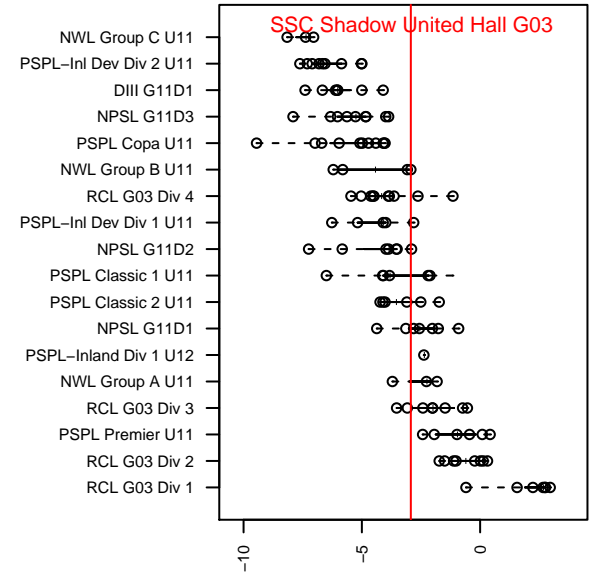

SSC Shadow United Hall G03

Spokane SC Shadow
 Spokane, WA
 G03 total strength=468
 attack=0.47 defense=0.21
 fall league = NWL Group B U11
 spr league = Spr NWL Group A U11

alt names used:
 SHADOW UNITED SHADOW HALL (WA)
 GU11 SSC SHADOW UNITED-HALL
 U-11 go3 Hall
 SSC Shadow - Hall
 SSC SHADOW UNITED-HALL

Venues played:
 2014 Olivia Chaffin GU11
 2014 Les Schwab NW Cup GU11 Gold / Silver
 2014 Pend Oreille Cup GU11 Silver
 2014 NWL Group B U11
 2014 Spr NWL Group A U11

SSC Shadow United Hall G03
 Dots are actual minus expected GF (blue circles) and GA (red triangles).
 Blue line is smoothed change in attack strength. Red is smoothed change in defense strength.

**attack and defense variance (black dot)
relative to other teams
and top 10 in region**

**attack and defense rating
relative to others at age
and all opponents in last 13 months**

Performance relative to 13 month average